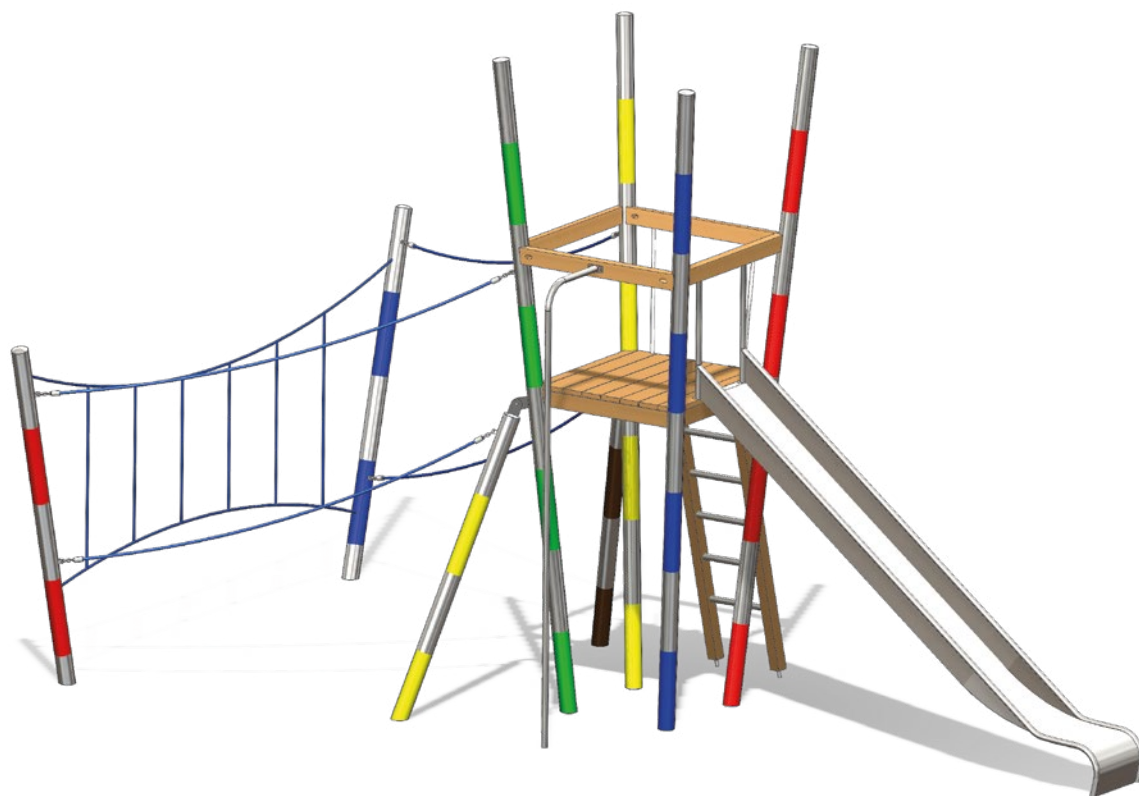

- Posts and support posts made of stainless steel in Mikado design
- Square tower, PH 200 cm
- Ladder to the platform
- Spiel-Bau slide, box-shaped, made of stainless steel
- Climbing pole, 2 climbing and safety ropes, rope harp
- Several balustrades and railings