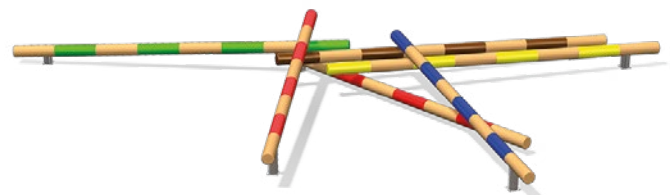

»MIKADO CLIMBING ROPES«

N° 0002681

- Inclined stainless steel posts in Mikado design
- 2 horizontal climbing ropes
- 2 rope ladders

»MIKADO WOODEN LOG«

N° 0002682

»MEDIUM HEAP OF LOGS«

N° 0002683

- 9 round timbers (douglas fir) in Mikado design
- Posts elevation adapters made of stainless steel