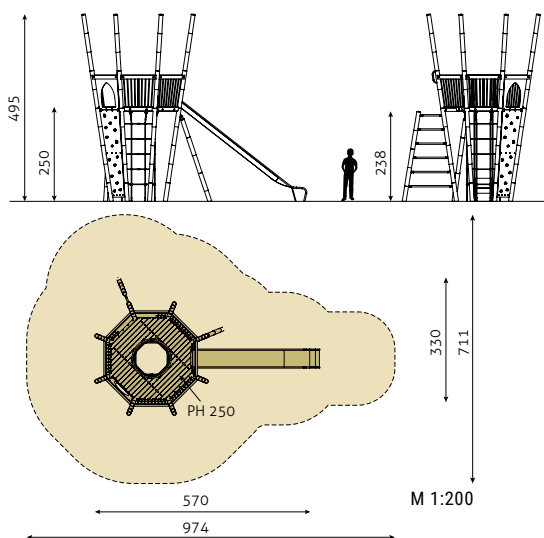

MIKADO TOWER »STUTTGART«

N° 0002676

- Posts and support posts made of stainless steel in Mikado design
- Octagonal tower, PH 250 cm
- Net tunnel, climbing wall
- Rung ladder, handle
- Spiel-Bau slide, box-shaped, made of stainless steel
- Several balustrades and railings