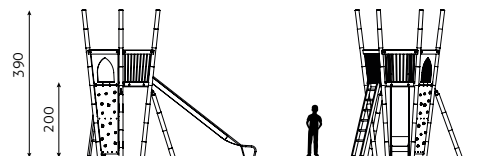

- Posts and support posts made of stainless steel in Mikado design
- Hexagonal tower, PH 200 cm
- Ladder to the platform, climbing wall
- Spiel-Bau slide, box-shaped, made of stainless steel
- Several balustrades and railings