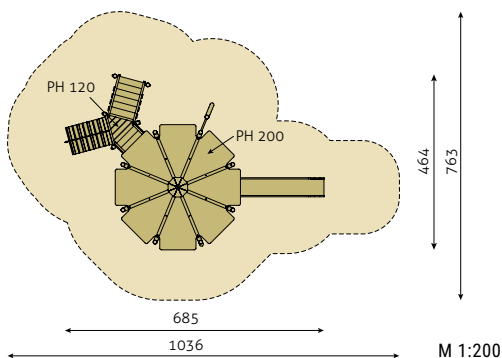

MIKADO TOWER »DUESSELDORF«

N° 0002677