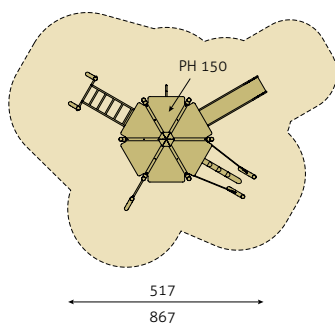

MIKADO TOWER »BREMEN«

N° 0002373

366
673
M 1:200

- Posts and support posts made of stainless steel in Mikado design
- Hexagonal tower with tent roof made of HPL, PH 150 cm
- Spiel-Bau slide, box-shaped, made of stainless steel
- Chicken ladder, climbing pole
- Attached dangle arch, rung ladder, handle
- Several balustrades and railings