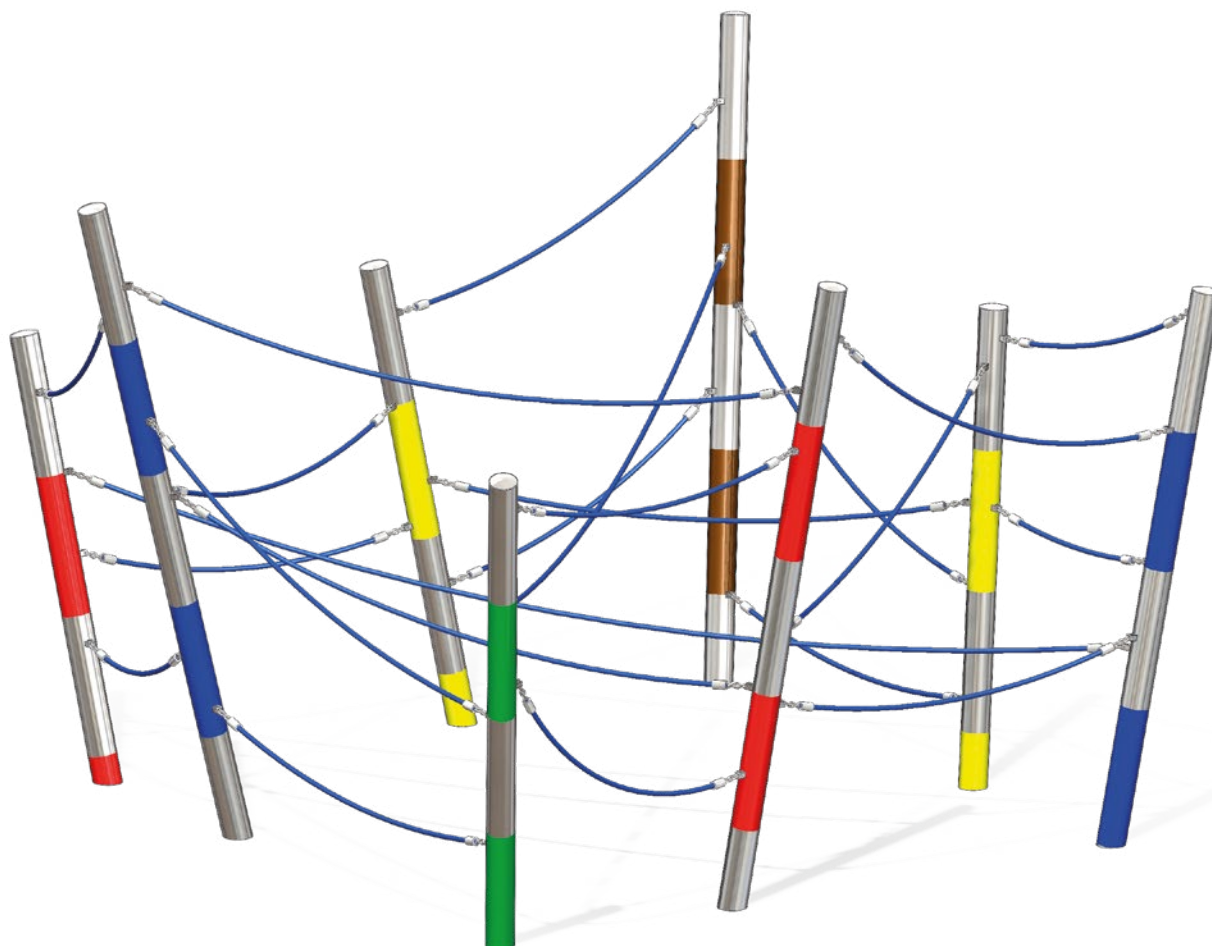

»MIKADO ROPE CUBE«

N° 0002377

- Inclined stainless steel posts in Mikado design
- Several climbing ropes