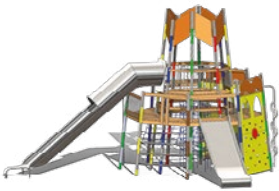

MIKADO VOLCANO »BENNEWITZ«

N° 0002679