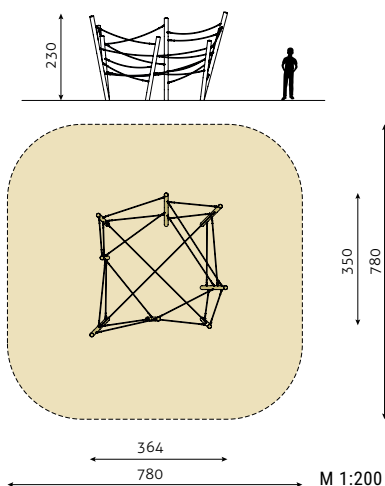

»MIKADO ROPE CUBE«

N° 0002377

- Inclined stainless steel posts in Mikado design
- Several climbing ropes