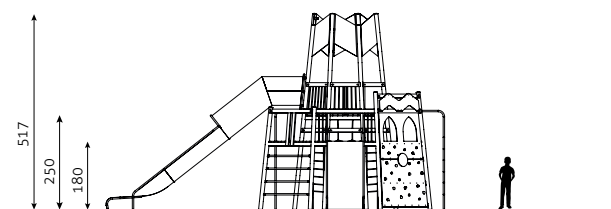

MIKADO VOLCANO »BENNEWITZ«

N° 0002679