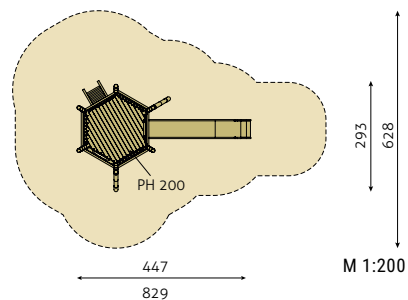

- Posts and support posts made of stainless steel in Mikado design
- Hexagonal tower, PH 200 cm
- Ladder to the platform, climbing wall
- Spiel-Bau slide, box-shaped, made of stainless steel
- Several balustrades and railings