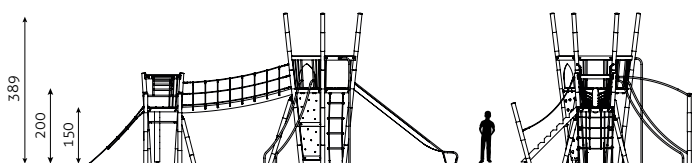

MIKADO CONSTRUCTION »BEESKOW«

N° 0002375