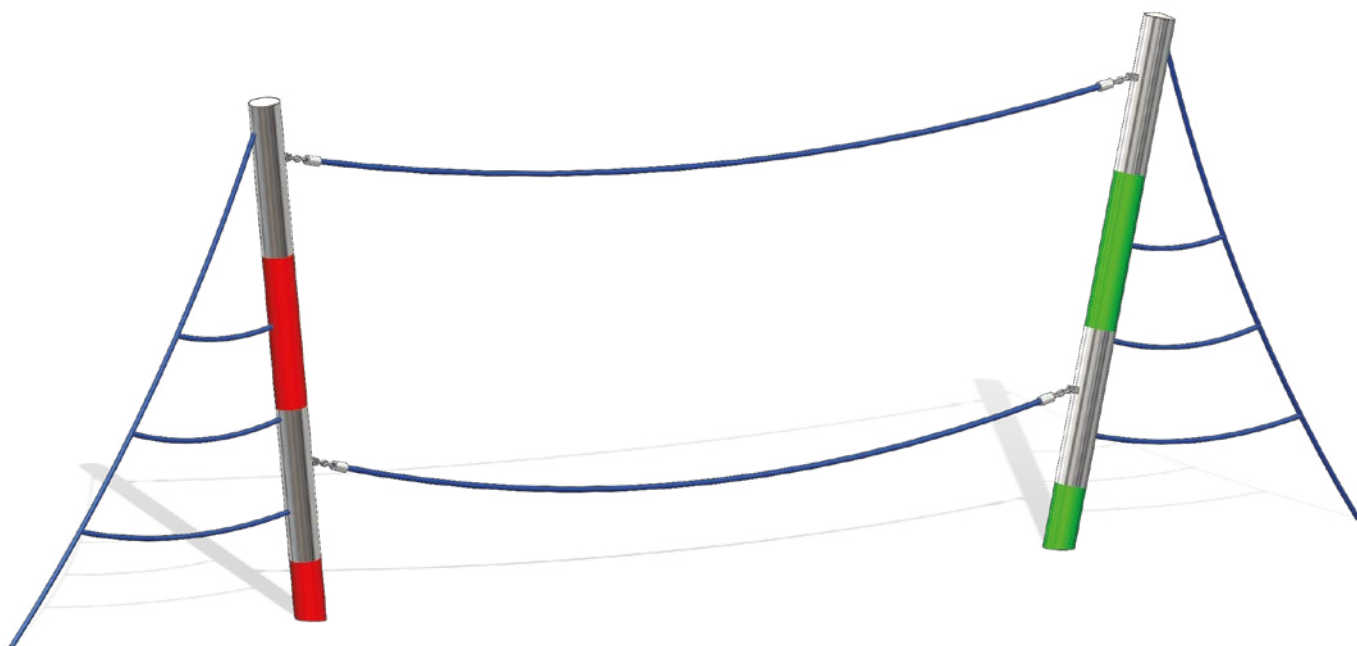

»MIKADO CLIMBING ROPES«

N° 0002681

- Inclined stainless steel posts in Mikado design
- 2 horizontal climbing ropes
- 2 rope ladders