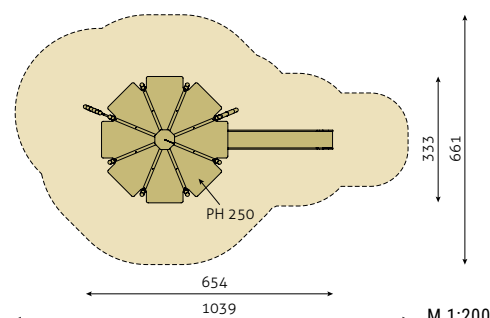

- Posts and support posts made of stainless steel, powder coated
- Octagonal tower with tent roof made of HPL, PH 250 cm
- Net tunnel, climbing wall
- Rung ladder, handle
- Spiel-Bau slide, box-shaped, made of stainless steel
- Several balustrades and railings