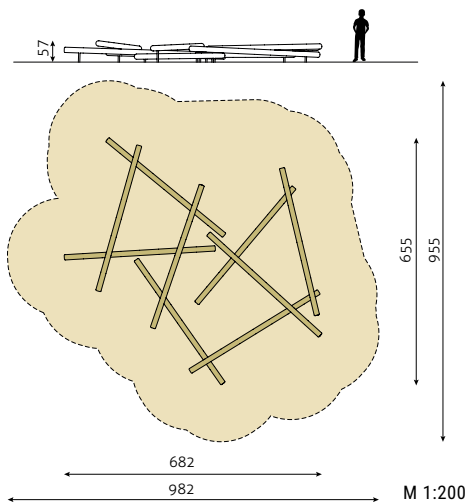

»MIKADO CLIMBING ROPES«

N° 0002681

- Inclined stainless steel posts in Mikado design
- 2 horizontal climbing ropes
- 2 rope ladders

»MIKADO WOODEN LOG«

N° 0002682

»MEDIUM HEAP OF LOGS«

N° 0002683

- 9 round timbers (douglas fir) in Mikado design
- Posts elevation adapters made of stainless steel