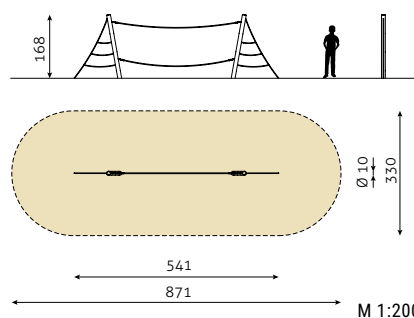

»MIKADO CLIMBING ROPES«

N° 0002681

- Inclined stainless steel posts in Mikado design
- 2 horizontal climbing ropes
- 2 rope ladders