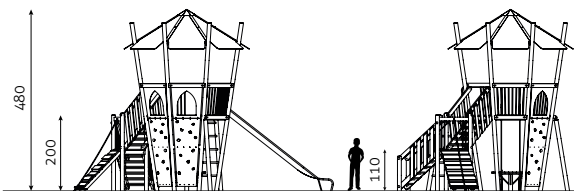

MIKADO TOWER »DUESSELDORF«

N° 0002677