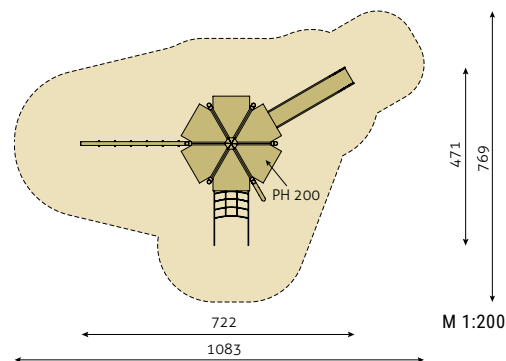

MIKADO TOWER »BRETTE«

N° 0002678