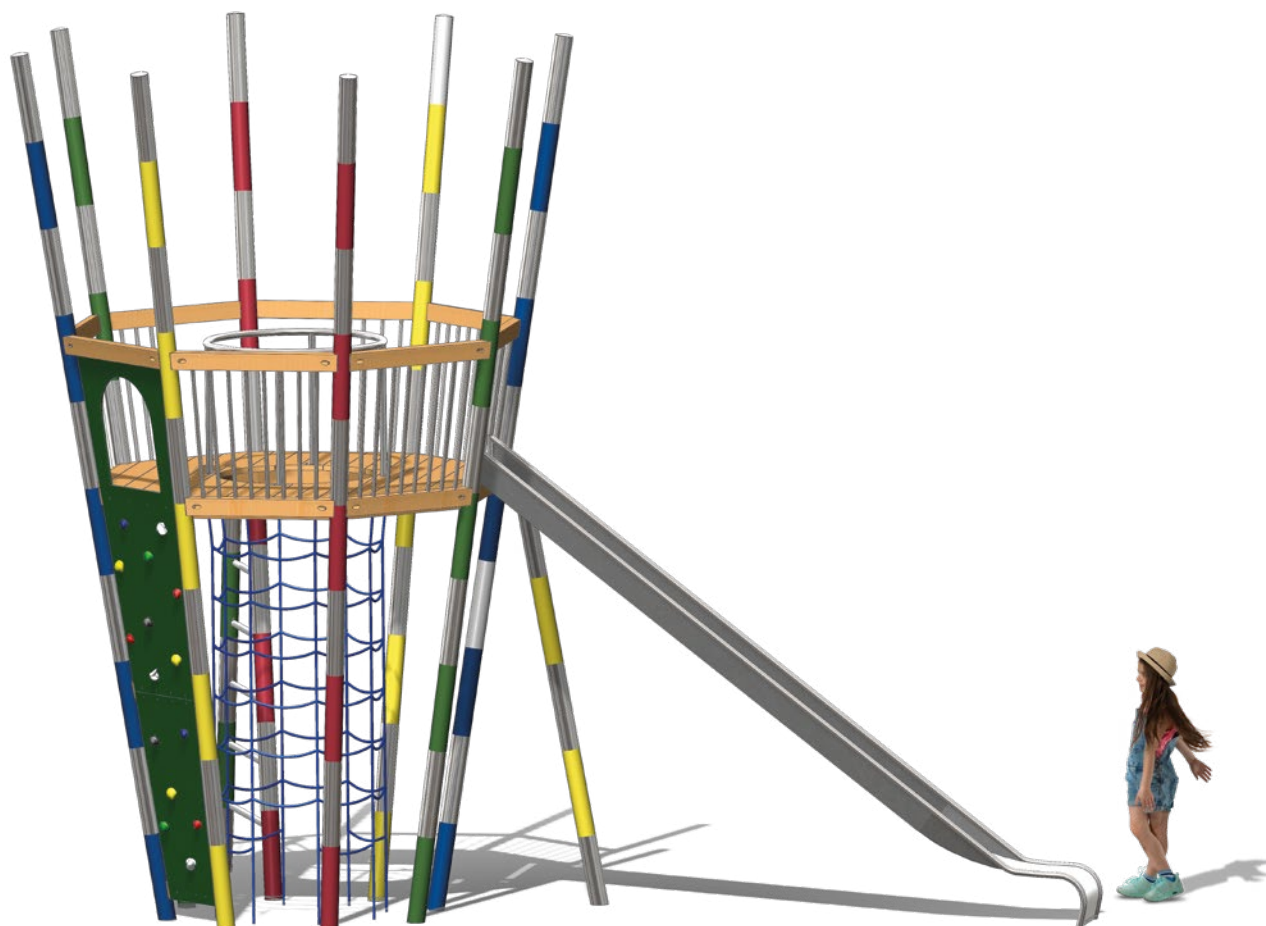

- Posts and support posts made of stainless steel in Mikado design
- Square tower, PH 200 cm
- Ladder to the platform
- Spiel-Bau slide, box-shaped, made of stainless steel
- Climbing pole, 2 climbing and safety ropes, rope harp
- Several balustrades and railings

MIKADO TOWER »BRANDENBURG«

N° 0002675

- Posts and support posts made of stainless steel, powder coated
- Octagonal tower with tent roof made of HPL, PH 250 cm
- Net tunnel, climbing wall
- Rung ladder, handle
- Spiel-Bau slide, box-shaped, made of stainless steel
- Several balustrades and railings

M 1:200

MIKADO TOWER »STUTTGART«

N° 0002676

- Posts and support posts made of stainless steel in Mikado design
- Octagonal tower, PH 250 cm
- Net tunnel, climbing wall
- Rung ladder, handle
- Spiel-Bau slide, box-shaped, made of stainless steel
- Several balustrades and railings