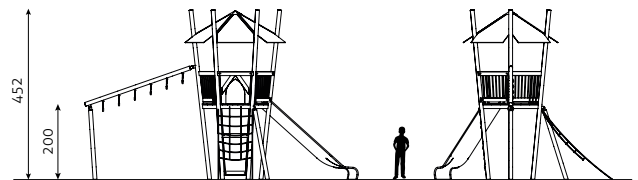

MIKADO TOWER »BRETTE«

N° 0002678