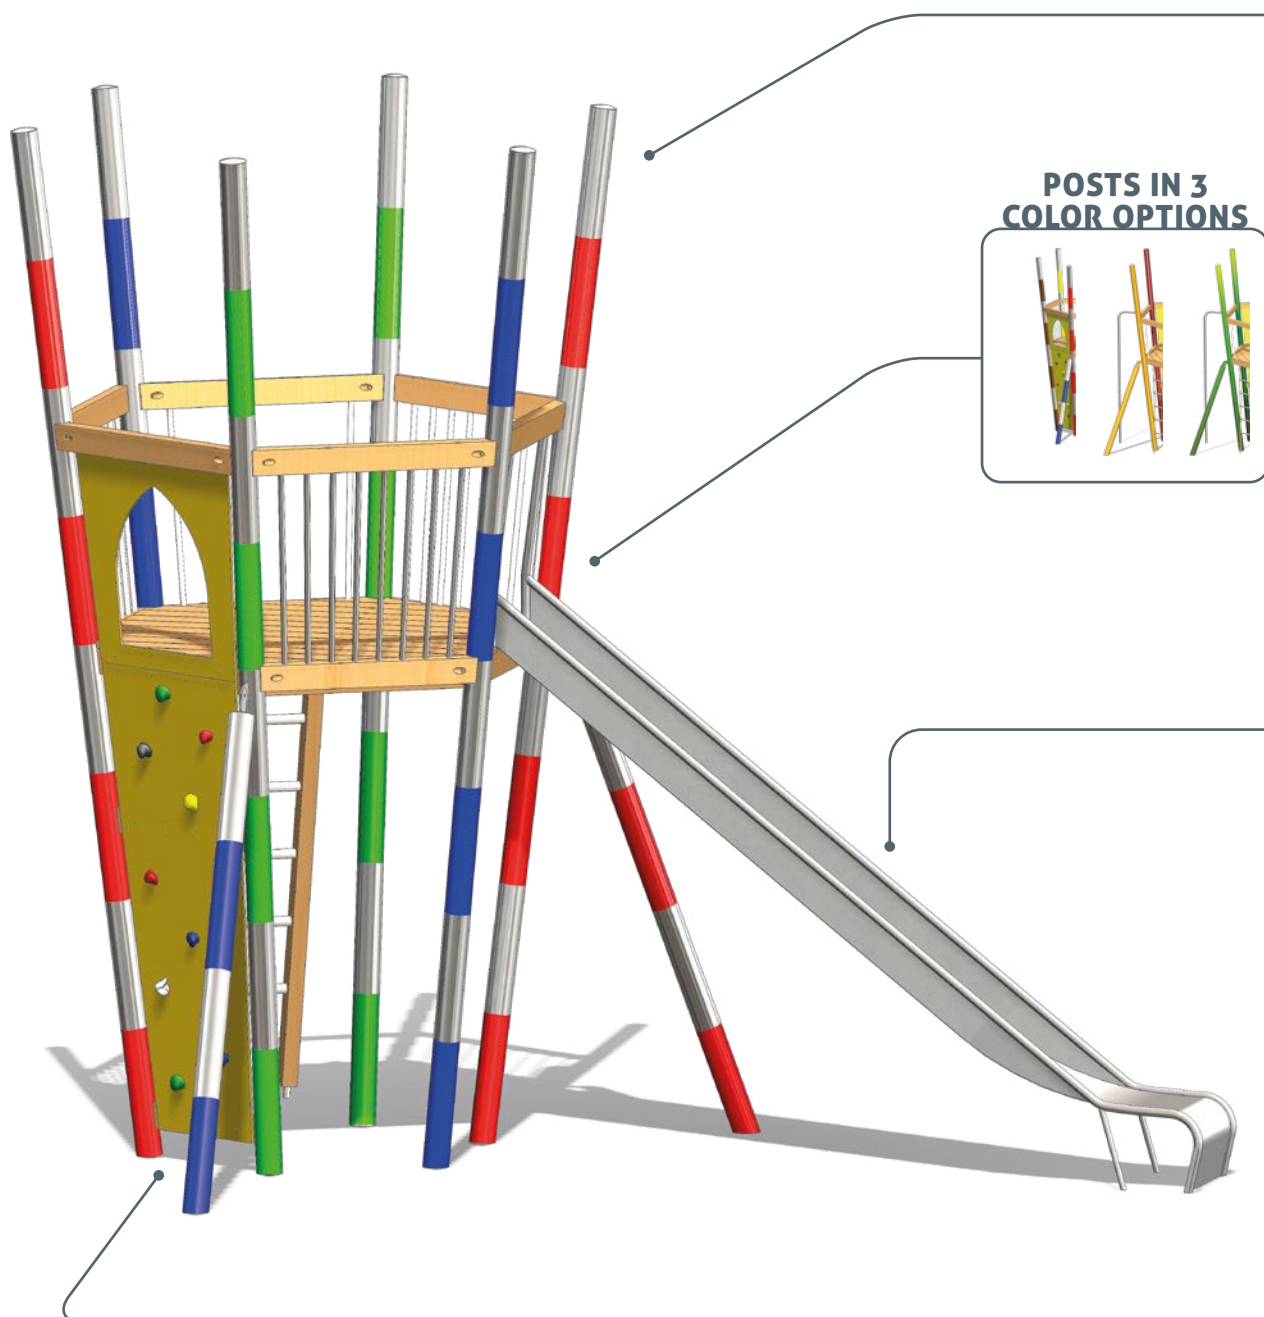

NOTHING SUITABLE FOUND?

Special equipment

The selection of equipment in our brochures only covers a small part of our product range.

Would you like to change an element of the play equipment or plan something completely new? Then simply contact us, we will be happy to advise you on your project and design your dream playground together with you!