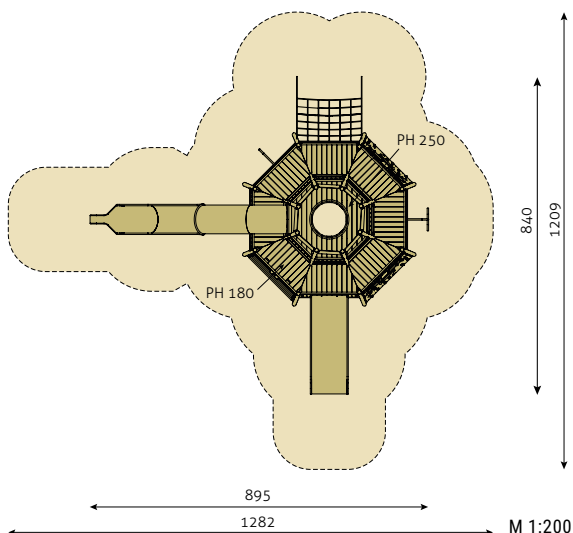

MIKADO VOLCANO »BENNEWITZ«

N° 0002679