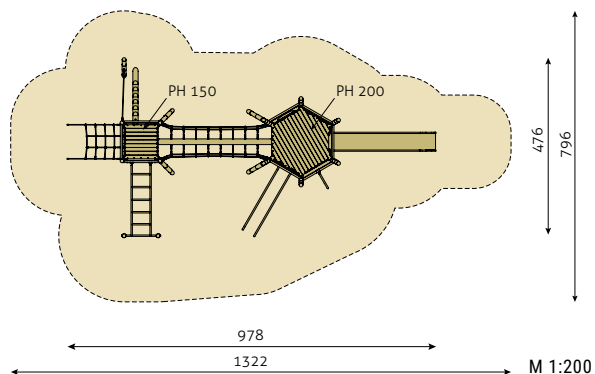

MIKADO CONSTRUCTION »BEESKOW«

N° 0002375