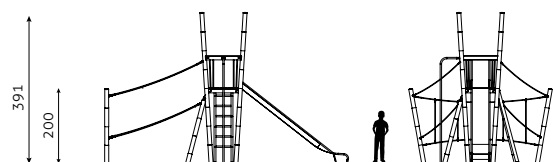

- Posts and support posts made of stainless steel in Mikado design
- Square tower, PH 200 cm
- Ladder to the platform
- Spiel-Bau slide, box-shaped, made of stainless steel
- Climbing pole, 2 climbing and safety ropes, rope harp
- Several balustrades and railings