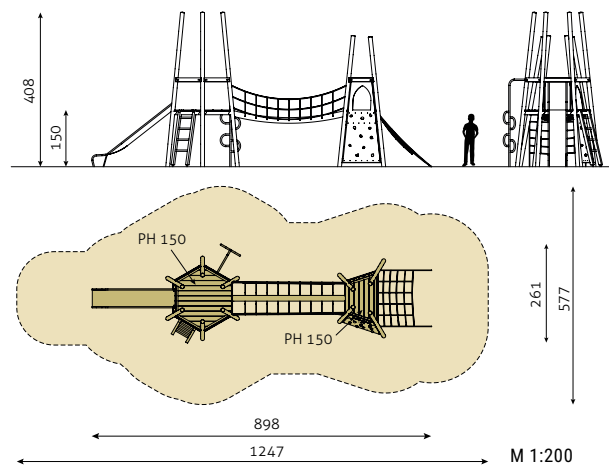

- Posts and support posts made of stainless steel, powder coated
- Hexagonal tower, PH 150 cm
- Ladder to the platform, zig-zag climbing pole
- Spiel-Bau slide, box-shaped, made of stainless steel
- jungle bridge
- Hexagonal tower, PH 150 cm
- Inclined net ascent, climbing wall
- Several balustrades and railings