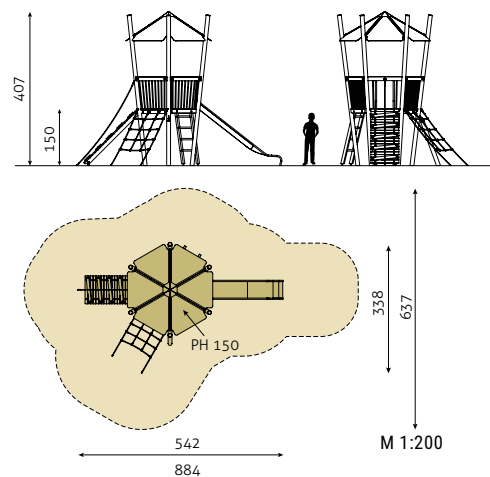

- Posts and support posts made of stainless steel in Mikado design
- Hexagonal tower with tent roof made of HPL, PH 150 cm
- Ladder to the platform, ramp with climbing aids
- Inclined net ascent
- Spiel-Bau slide, box-shaped, made of stainless steel
- Several balustrades and railings