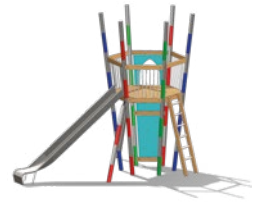

M 1:200

MIKADO TOWER »STUTTGART«

N° 0002676

- Posts and support posts made of stainless steel in Mikado design
- Octagonal tower, PH 250 cm
- Net tunnel, climbing wall
- Rung ladder, handle
- Spiel-Bau slide, box-shaped, made of stainless steel
- Several balustrades and railings

MIKADO TOWER »OBERSIMTEN«

N° 0002371

- Posts and support posts made of stainless steel in Mikado design
- Hexagonal tower, PH 200 cm
- Ladder to the platform, climbing wall
- Spiel-Bau slide, box-shaped, made of stainless steel
- Several balustrades and railings