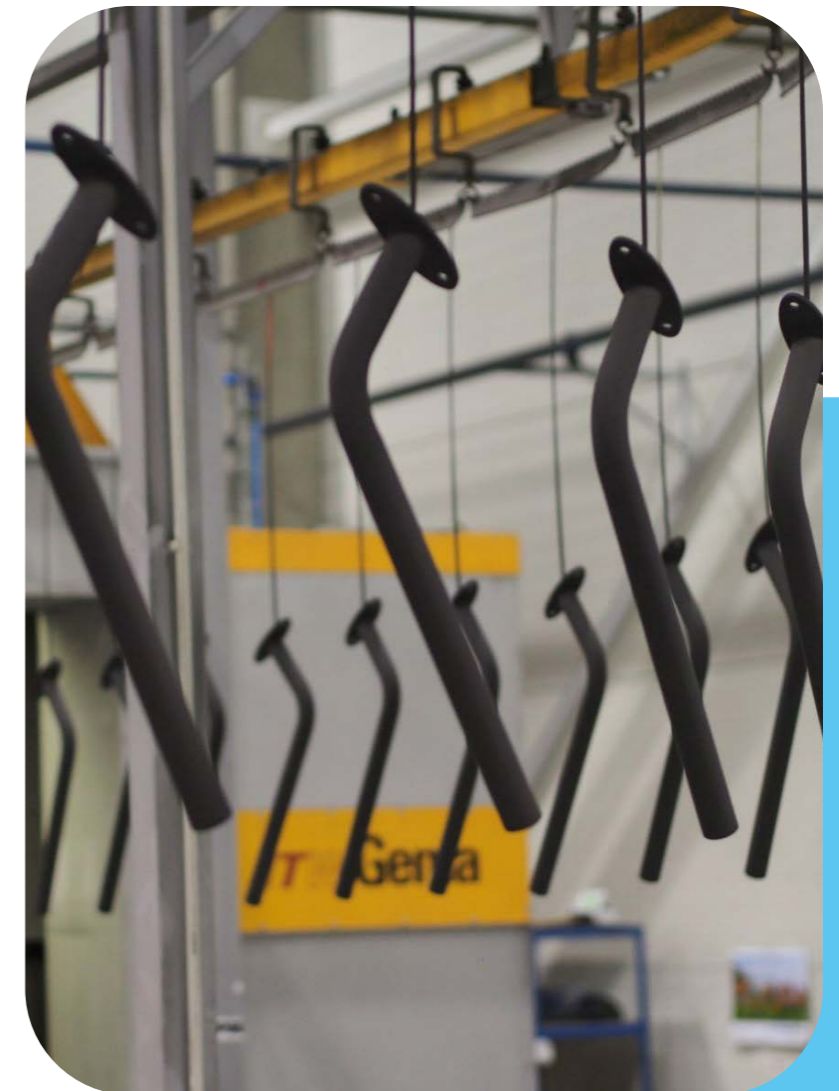

Dip Bar
081007M
Surface mounting / Deep mounting

Core Twister
081008M
Surface mounting

Safety

All products featured in this brochure comply with EN 16630 and are intended for adults and youths who are at least 140 cm tall.