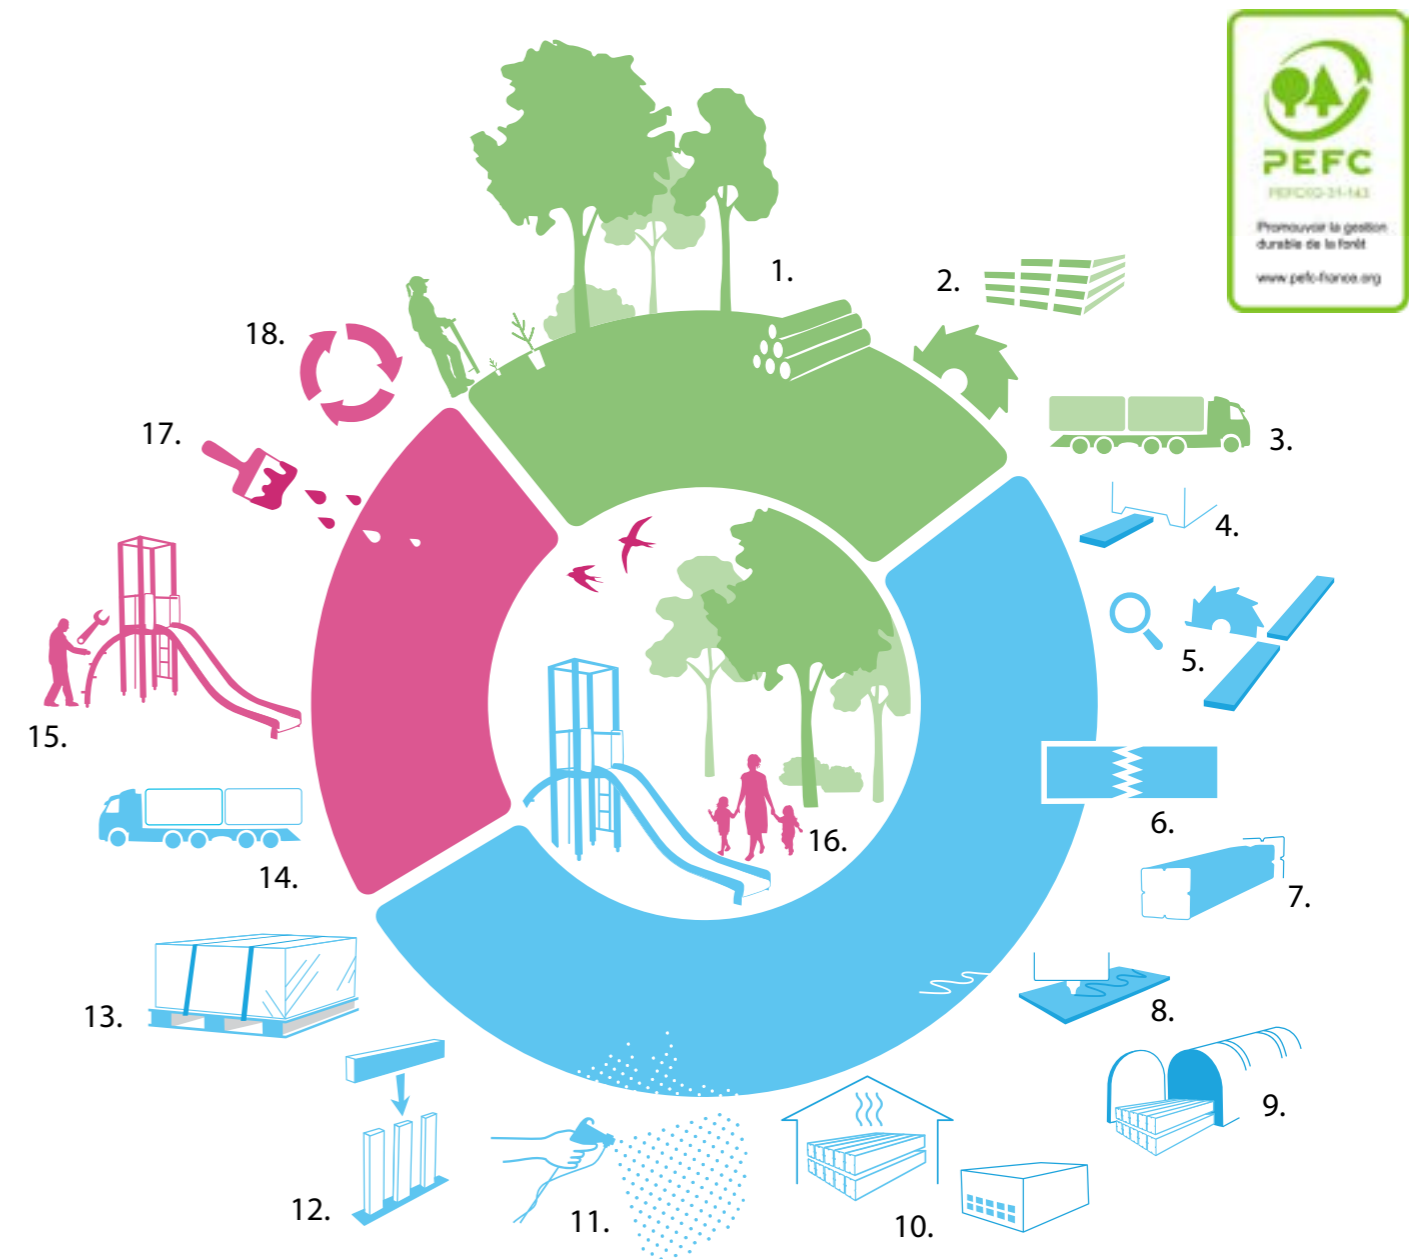

Wood Cycle

Responsible sourcing

1. Timber from PEFC certified forests
2. Sawmilling and planing
3. Short transportation from the sawmill to Lappset factory in Rovaniemi

Lean production process

4. Planing
5. Sorting and cutting
6. Finger joining and glueing
7. Profile planing
8. Cutting to form (CNC)
9. Wood protection
10. Fixation and drying of wood protection
11. Coating
12. Pre-assembling of modules
13. Packing
14. Transportation to customer

Long life cycle

15. Installation
16. Ready product
17. Maintenance
18. Recycling