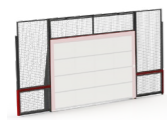

YA3555M-GR	Grid fence M size 5,65 x 2,8m (width x height) (deepmount only) grid boarding fence M Size

New