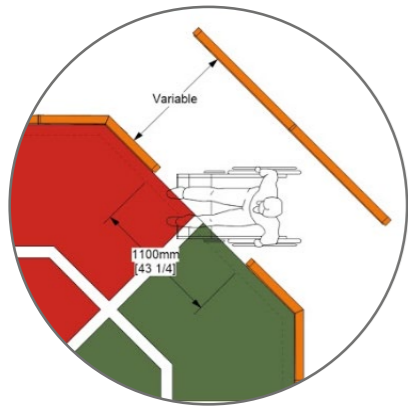

Lappset Ace Arena boarding options

Including offset entrance

Q13755 13,8 x 13,8m

Q13755-1 13,8 x 13,8m, including offset entrance

Q13755	Lappset Ace Sport Toro Arena 13,8 x 13,8 m - No offset entrance
Q13755-1	Lappset Ace Sport Toro Arena 13,8 x 13,8 m - Including offset entrance
Q13756	Lappset Toro Ace Arena boarding 11,8 x 11,8 m - No offset entrance
Q13756-1	Lappset Toro Ace Arena boarding 11,8 x 11,8 m - Including offset entrance
Q13757	Lappset Toro Ace Arena boarding 9,8 x 9,8 m - No offset entrance
Q13757-1	Lappset Toro Ace Arena boarding 9,8 x 9,8 m - Including offset entrance
Q13758	Lappset Toro Ace Arena boarding 7,8 x 7,8 m - No offset entrance
Q13758-1	Lappset Toro Ace Arena boarding 7,8 x 7,8 m - Including offset entrance

Specifications Offset Entrance

Optional offset entrance

Width entrance	1100 mm (HPL and Grid boading) 1000 mm (Lappset Ace Arena boading)
Minimal distance offset part	Variable
Dimensions offset part	2,3 x 0,8m (W x H) (default HPL and Grid boading) Variable (Lappset Ace Arena boading)