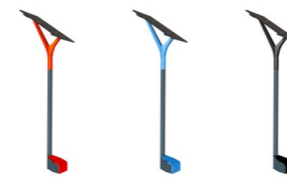

New

Color options

YA3201	Different color options Y-shape Solar
--------	---------------------------------------

Installation options

YA3230	Solar Deep Mount Kit (to use with concrete)
--------	---------------------------------------------