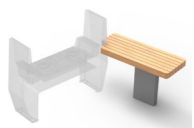

60050124 2x Blocks to finish Fono top (no roof)

60090100 Design Roof

60050111 Low Chill Bench (2,4m)

60050104 Low Chill Bar (1,5m)

60050102 High Chill Bar short (1,5m)

60050101 High Chill Bar long (3m)

60050103 High Table