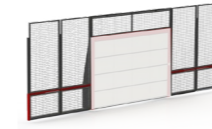

Lappset Sutú

Basic product

YA3550	Lappset Sutú Interactive ball wall
YA3550-MG	Lappset Sutú Interactive ball wall in marine grade

New

YA3555L	Boarding fence L size 7,95 x 2,8m (width x height) (deepmount only)
---------	---------------------------------------------------------------------