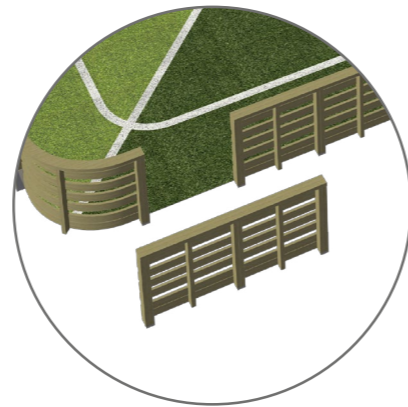

Lappset Ace Arena boarding