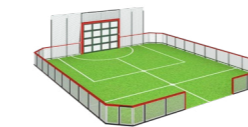

YA3560L-GR	Lappset Sutú Plaza size L 10,7m x 12m (width x length), grid boarding, including L fence, excluding artificial turf

New