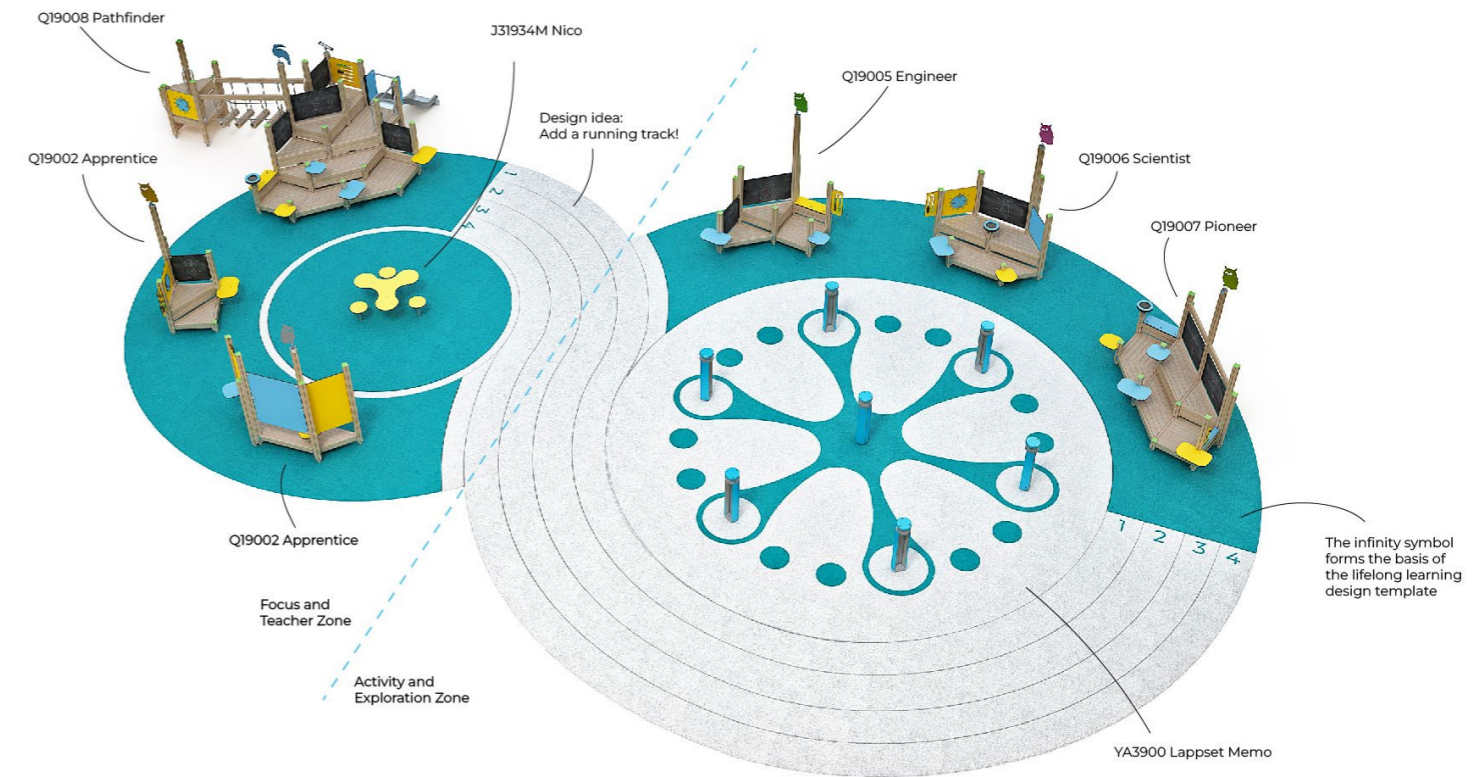

Lifelong Learning Sample Layout Design