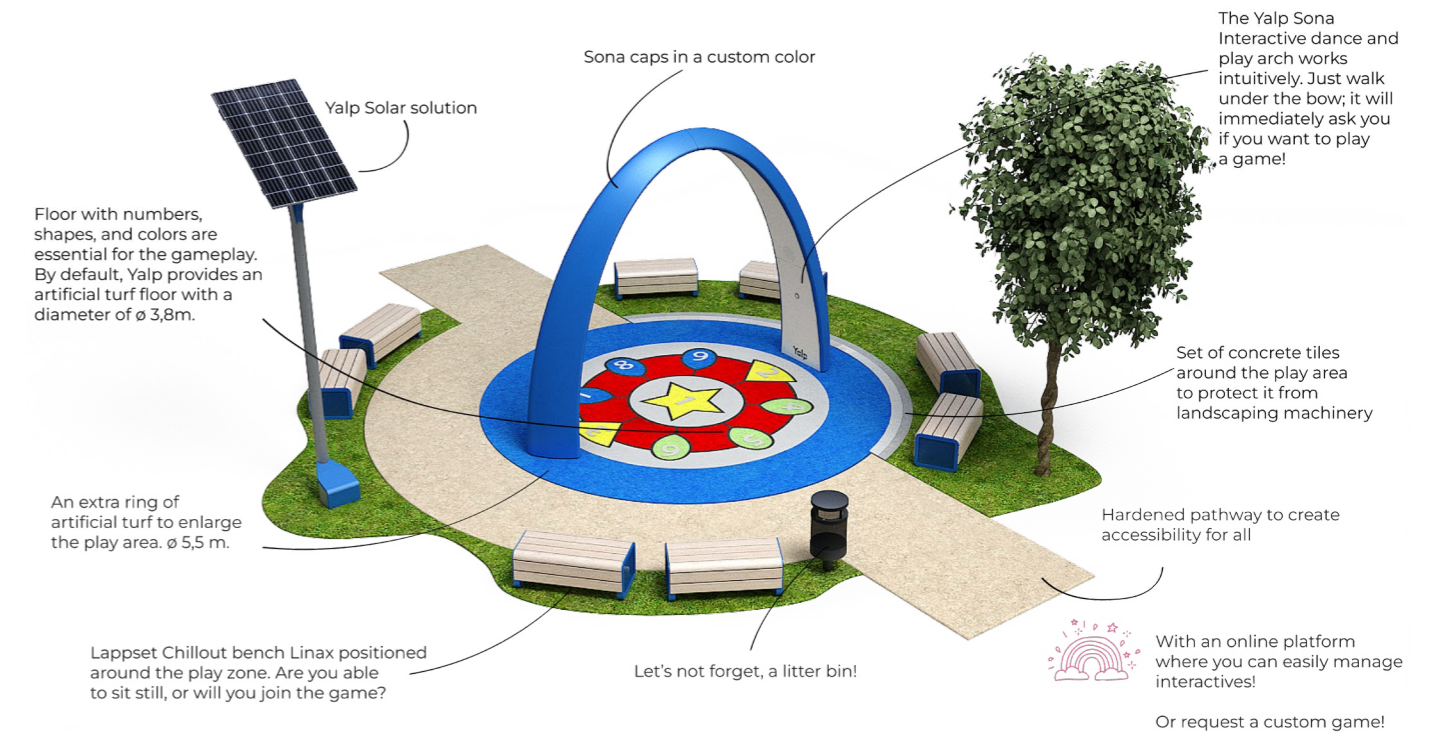

Lappset Sona Recommended Layout

Design Template

Scan or click here to download the design template

What It Includes

YA3500	Lappset Sona Interactive dance & play arch, incl. Funky Floor
YA3531D1	Sona Deep Mount Kit (to use with concrete) - Default
YA3525	Custom color Lappset Sona caps
YA3200	Lappset Solar Post
YA3230	Solar Deep Mount Kit (to use with concrete)
YA3201	Different color options Y-shape Solar
YA35331	Extra ring of artificial turf in blue color
YA8539	Custom Sona game
YA8556	Lappset Sona Carefree pack
NF3233	Lappset Chillout bench Linax*
NF2485	Lappset Nestor Litter bin*
	*Please refer to the Lappset Park Catalogue for more info and color options of the Park products