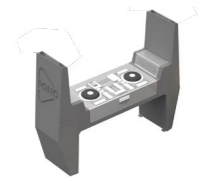

Elements to Design Your Own Lappset Fono

YA3702G0 Lappset Fono DJ-Booth (bare), without roof and seating elements