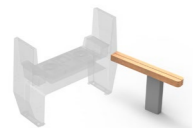

60050124 2x Blocks to finish Fono top (no roof)

60090100 Design Roof

60050111 Low Chill Bench (2,4m)

60050104 Low Chill Bar (1,5m)

60050102 High Chill Bar short (1,5m)

60050101 High Chill Bar long (3m)

60050103 High Table