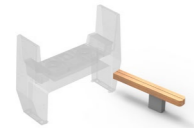

60050104 Low Chill Bar (1,5m)