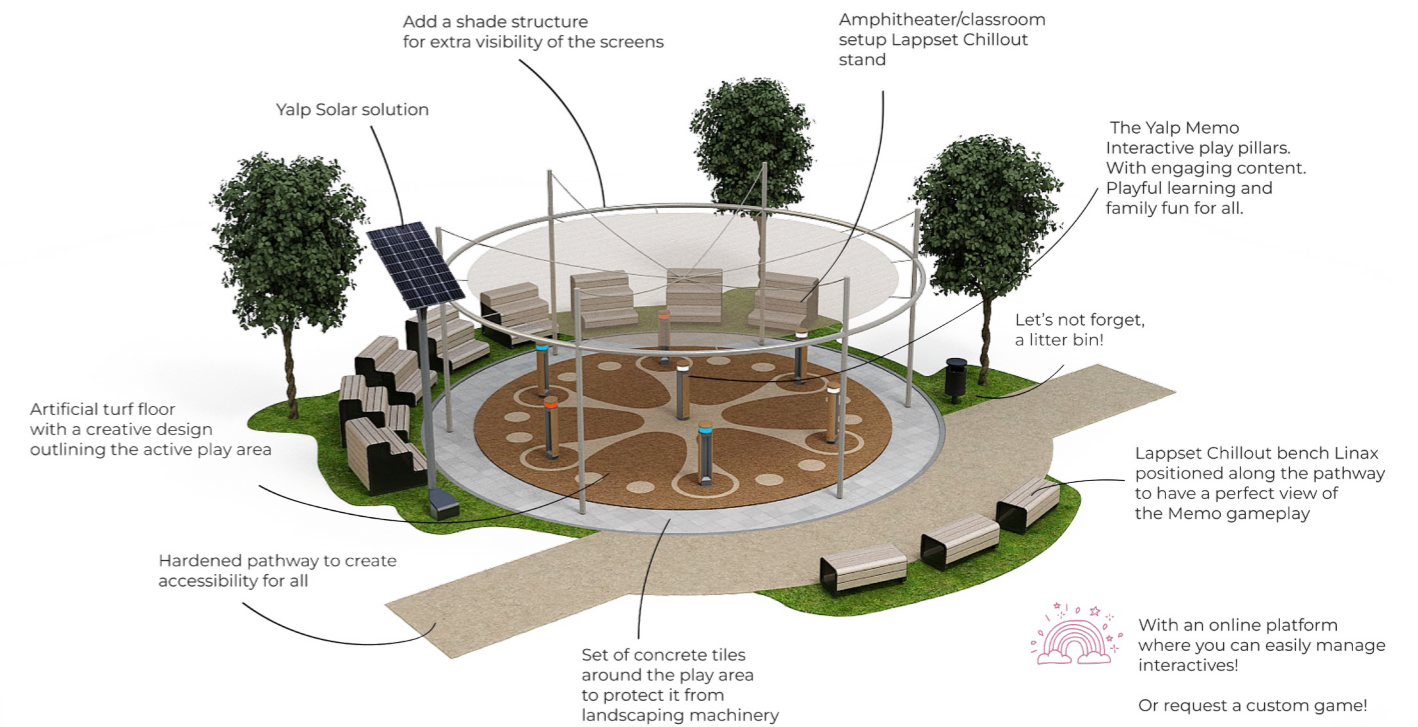

Lappset Memo Recommended Layout

Design Template

Scan or click here to download the design template

What It Includes

YA3900	Lappset Memo Interactive play pillars (7)
YA3930D	Memo deep mount kit
YA3907	Memo wooden top and side caps
YA3200	Lappset Solar post
YA3230	Solar deep mount kit
YA3201	Color option Lappset Solar post (black, RAL9005)
YA3904	Different color Memo flooring in double brown color
YA8539	Custom Memo game
YA8586	Lappset Memo Carefree pack
NF3233	Lappset Chillout bench Linax*
NF3223	Lappset Chillout stand*
NF2485	Lappset Nestor Litter bin*
*Please refer to the Lappset Park Catalogue for more info and color options of the Park products