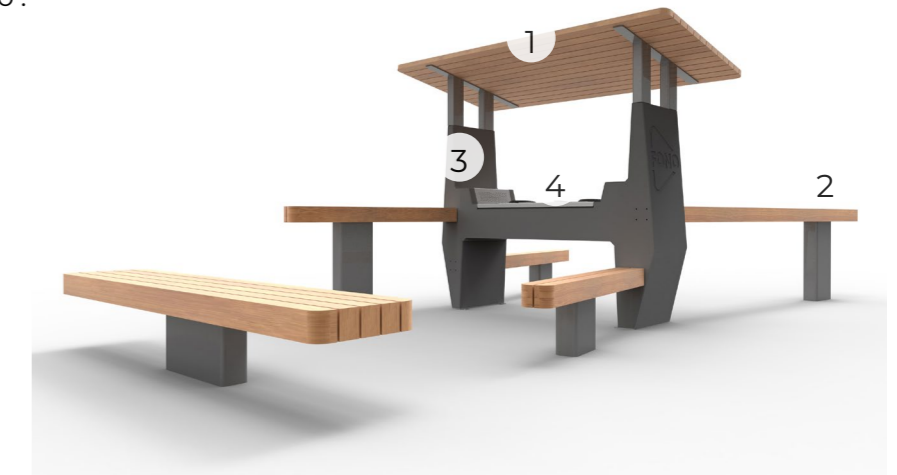

Lappset Fono Design edition

Standard specifications

Here are some key features of the Fono :

1. Wooden roof element
2. Wooden seating elements
3. Concrete body
4. Resilient DJ interface

Design Models

YA3702GA	Lappset Fono Design edition Model A basic, with a remote interface
----------	--------------------------------------------------------------------