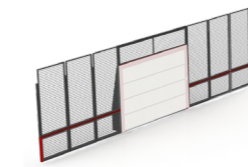

YA3555XL-GR	Grid fence XL size 10,25 x 2,8m (width x height) (deepmount only)

New