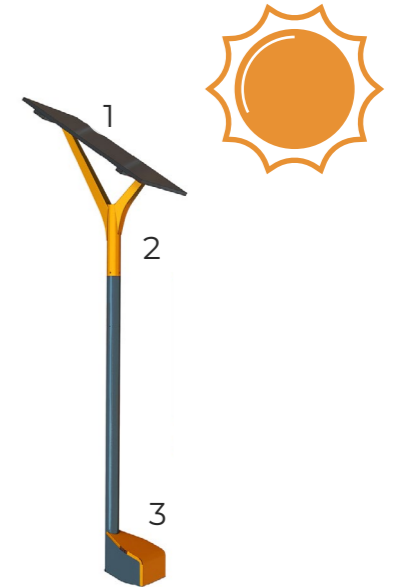

Basic product

YA3200	Lappset Solar Post, Default RAL Color Combo: RAL7024 Dark Grey (Post) and RAL9005 Black (Panel). Y-Shape Default Color Options: RAL9005 Black, RAL5015 Blue, RAL3000 Red, or RAL2000 Orange
YA3200-MG	Lappset Solar post in marine grade

New

Color options

YA3201	Different color options Y-shape Solar

Installation options

YA3230	Solar Deep Mount Kit (to use with concrete)

YA3231	Solar Surface Mount Kit