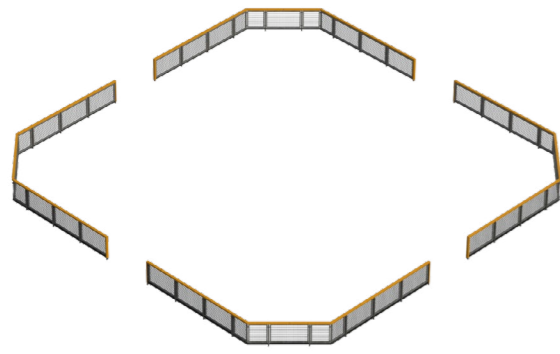

YA3806L-GR 13 x 13m

Grid boarding options

New