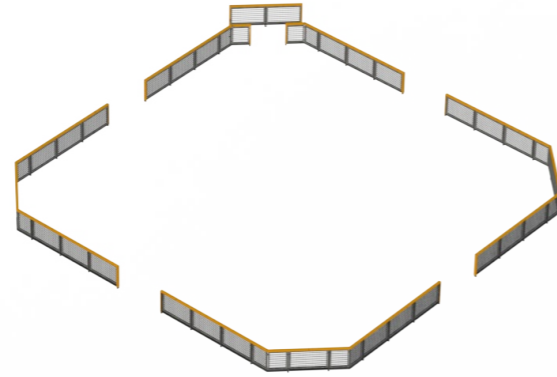

HPL boarding options

YA3806L 13 x 13m

Including offset entrance

YA3807L 13 x 13m

YA3806L	Lappset Toro Sports HPL boarding 13 x 13m for the Toro goals. Excluding artificial turf and Toro goals. - No offset entrance
YA3807L	Lappset Toro Sports HPL boarding 13 x 13m for the Toro goals. Excluding artificial turf and Toro goals. - Including offset entrance
YA3806M	Lappset Toro Sports HPL boarding 10,7 x 10,7m for Toro goals. Excluding artificial turf and Toro goals - No offset entrance
YA3807M	Lappset Toro Sports HPL boarding 10,7 x 10,7m for Toro goals. Excluding artificial turf and Toro goals - Including offset entrance
YA3806S	Lappset Toro Sports HPL boarding 9,1 x 9,1m for the Toro goals. Excluding artificial turf and Toro goals - No offset entrance available
YA3806XS	Lappset Toro Sports HPL boarding 6,8 x 6,8m for the Toro goals, Excluding artificial turf. - No offset entrance available

Grid boarding options

New

Including offset entrance

YA3806L-GR 13 x 13m

YA3807L-GR 13 x 13m

YA3806L-GR	Lappset Toro Sports grid boarding 13 x 13m for the Toro goals. Excluding artificial turf and Toro goals. - No offset entrance
YA3807L-GR	Lappset Toro Sports grid boarding 13 x 13m for the Toro goals. Excluding artificial turf and Toro goals. - Including offset entrance
YA3806M-GR	Lappset Toro Sports grid boarding 10,7 x 10,7m for the Toro goals. Excluding artificial turf and Toro goals - No offset entrance
YA3807M-GR	Lappset Toro Sports grid boarding 13 x 13m for the Toro goals. Excluding artificial turf and Toro goals. - Including offset entrance
YA3806S-GR	Lappset Toro Sports grid boarding 9,1 x 9,1m for the Toro goals. Excluding artificial turf and Toro goals - No offset entrance available
YA3806XS-GR	Lappset Toro Sports grid boarding 6,8 x 6,8m for the Toro goals, Excluding artificial turf. - No offset entrance available