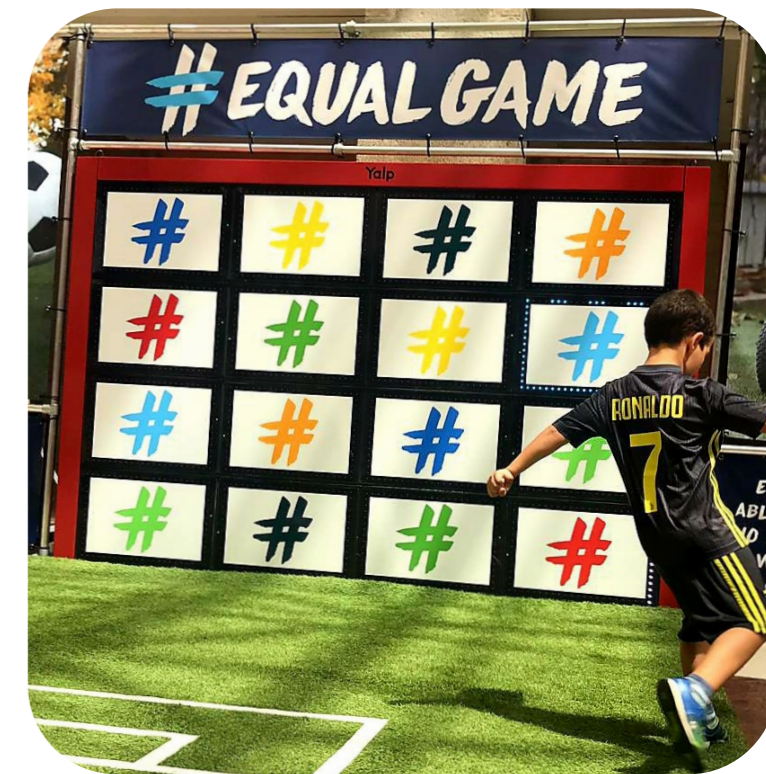

A custom game can be made for all of the Lappset Interactive playsets.