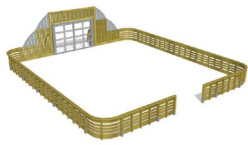

Q11415 Ace Arena Sutu fence and boarding 10 x 11 m (width x length), deep mount