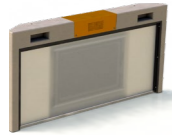

Color options

YA3851	Different color metal orange parts of the Toro, available in all RAL colors