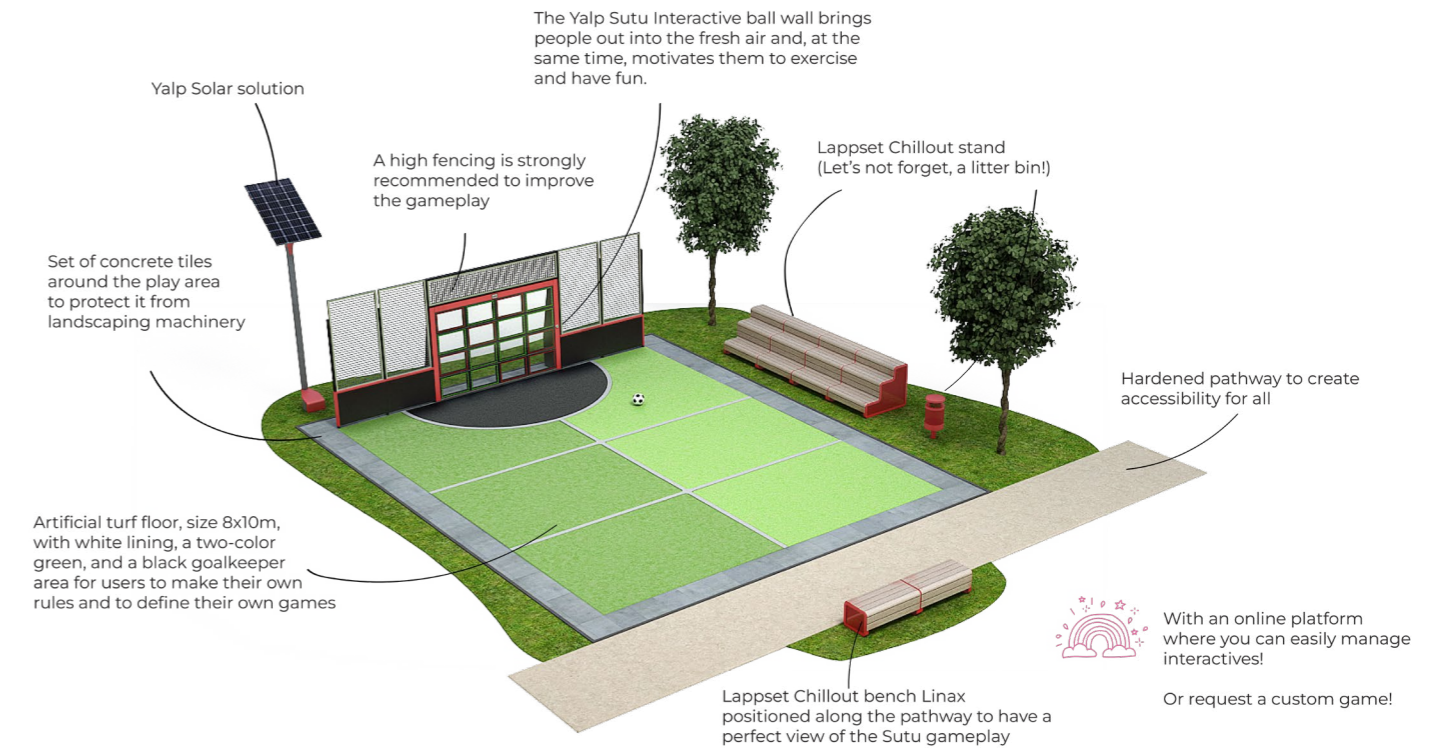

Lappset Sutu Recommended Layout

Design Template

Scan or click here to download the design template

What It Includes

YA3550	Lappset Sutu Interactive ball wall
YA3556D	Sutu deep mount kit
YA3555L	Lappset boarding fence L size 7,95 x 2,8m (width x height)
YA3070D	Highfence deep mount kit
YA3200	Lappset Solar post
YA3230	Solar deep mount kit
YA3201	Color option Lappset Solar post (red, RAL3000)
YA8710	80 m2 multiple color artificial turf
YA8539	Custom Sutu game
YA8566	Lappset Sutu Carefree pack
NF3233	Lappset Chillout bench Linax*
NF3223	Lappset Chillout stand*
NF2485	Lappset Nestor Litter bin*
	*Please refer to the Lappset Park Catalogue for more info and color options of the Park products