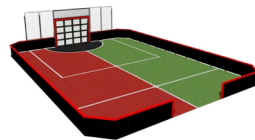

YA3081	Different color for the metal orange parts of the boarding, available in all RAL colors (only in combination with YA3590 or YA3851)