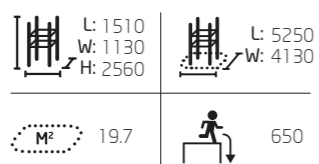

081005M
Chest

Surface mounting.