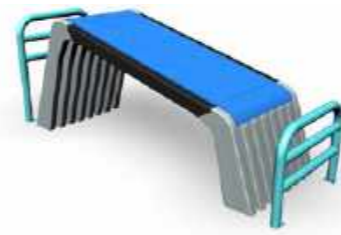

Choose from four ready-made colour themes, or design your own colourful solution!

Learn more about products and theme colours: lappset.com

081305M Fitness Track M

Without free weights.

Products: 081290M, 081200M, 081201M, 081250M, 081282M, 081235M, 081245M, 081280M, 081236M, 081230M, 081225M

081310M Fitness Track L

Without free weights.

Products: 081290M, 081200M, 081201M, 081250M, 081282M, 081235M, 081245M, 081280M, 081236M, 081230M, 081225M

081210M Back'n Abs

081220M Dip

081225M Push-up

081230M Monkey Bars