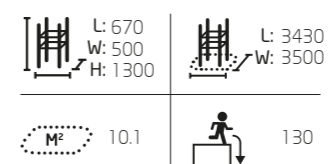

Surface mounting.

081007M
Dip Bar

Deep or surface mounting.

081002M
Air Walker

Surface mounting.

081008M
Core Twister

Surface mounting.

081003M
Pull-up