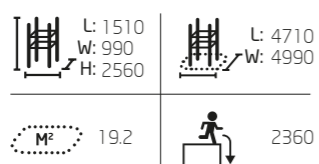

081003M
Pull-up

Deep or surface mounting.