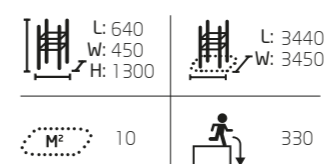

081009M
Squat Spring

Surface mounting.