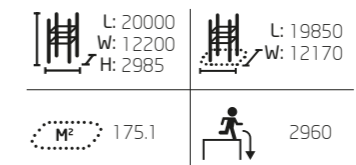

081320M Fitness Park S

Products: 081205M, 081206M, 081255M, 081220M, 081265M, 081200M, 081201M, 081202M, 081210M, 081290M.

081321M Fitness Park S

Without free weights.

Size: 13,5 m x 8,5 m.

Products: 081255M, 081220M, 081265M, 081200M, 081201M, 081202M, 081210M, 081290M

081325M Fitness Park M

Products: 081290M x 2, 081200M, 081201M, 081202M, 081255M, 081210M, 081220M, 081265M, 081205M, 081206M, 081207M, 081275M, 081230M, 081236M, 081240M, 081250M.

081326M Fitness Park M

Without free weights.

Size: 20 m x 10,5 m

Products: 081255M, 081240M, 081236M, 081250M, 081200M, 081201M, 081202M, 081220M, 081210M, 081265M, 081230M, 081290M

081330M Fitness Park L

Products: 081255M, 2 x 081290M, 081250M, 081230M, 081285M, 081220M, 081235M, 081275M, 081225M, 081210M, 081200M, 081201M, 081202M, 081240M, 081245M, 081205M, 081206M, 081207M.

081331M Fitness Park L

Without free weights.

Size: 15,5 m x 20 m

Products: 081255M, 081240M, 081230M, 081235M, 081200M, 081201M, 081202M, 081245M, 081225M, 081236M, 081250M, 081220M, 081210M, 081290M

- 1 081220M
  Dip
- 2 081210M
  Back'n Abs
- 3 081235M
  Rope wall

Choose from four ready-made colour themes, or design your own colourful solution!

Learn more about products and theme colours: lappset.com

081305M Fitness Track M

Without free weights.

Products: 081290M, 081200M, 081201M, 081250M, 081282M, 081235M, 081245M, 081280M, 081236M, 081230M, 081225M

081310M Fitness Track L

Without free weights.

Products: 081290M, 081200M, 081201M, 081250M, 081282M, 081235M, 081245M, 081280M, 081236M, 081230M, 081225M