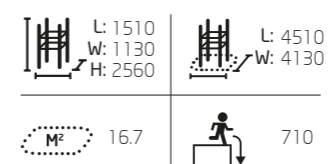

081011M
Leg Press

Surface mounting.