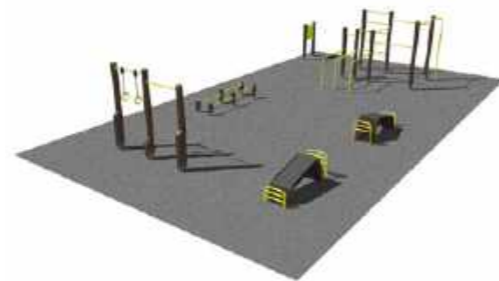

081282M
Ladders

081285M
Cargo Net Wall

081290M
Info Sign

L05374
Streetworkout & Fitness 1

Products:
081245M, 081225M x 2, 081290M,
081655M, 081210M x 2