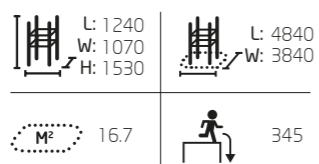

Surface mounting.

081007M
Dip Bar

Deep or surface mounting.

081002M
Air Walker

Surface mounting.

081008M
Core Twister

Surface mounting.

081003M
Pull-up