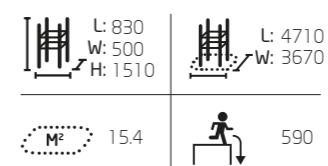

Surface mounting.

081011M
Leg Press

Surface mounting.

081006M
Back

Surface mounting.

081012M
Hip

Surface mounting.

LARK