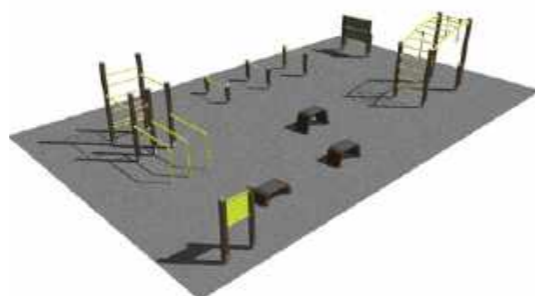

L05376
Streetworkout & Fitness 3

Products:
081650M, 081250M, 081236M, 081230M,
081200M, 081201M, 081202M, 081290M

1 081250M Jumper