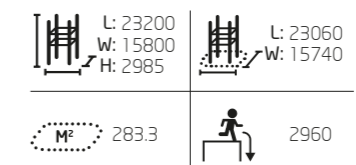

081310M Fitness Track L

Without free weights.

Products: 081290M, 081200M, 081201M, 081250M, 081282M, 081235M, 081245M, 081280M, 081236M, 081230M, 081225M