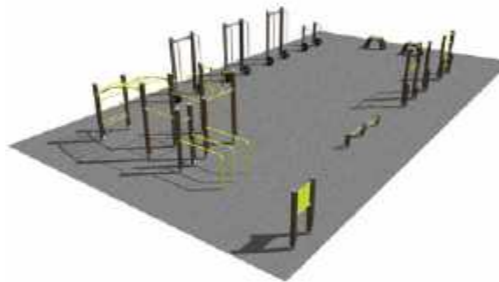

L05375
Streetworkout & Fitness 2

Products:
081657M, 081207M, 081206M, 081205M,
081275M, 081470M x 2, 081282M,
081245M, 081225M, 081290M