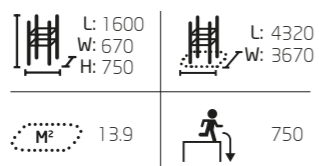

Deep or surface mounting.

081009M
Squat Spring

Surface mounting.

081004M
Sit-up

Surface mounting.

081010M
Sign

Surface mounting.

081005M
Chest