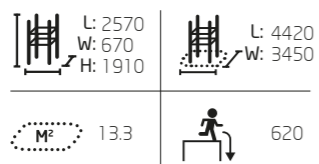

081001M
Cross Trainer

Surface mounting.