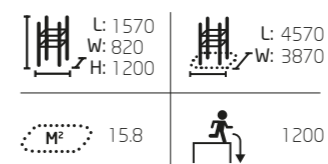

081007M
Dip Bar

Deep or surface mounting.