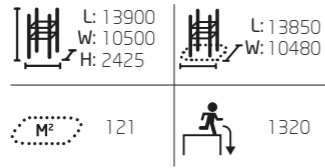

PLAY
SPORT
PARK

081320M Fitness Park S

Products: 081205M, 081206M, 081255M, 081220M, 081265M, 081200M, 081201M, 081202M, 081210M, 081290M.

081321M Fitness Park S

Without free weights.

Size: 13,5 m x 8,5 m.