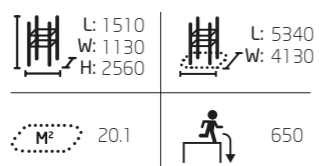

Surface mounting.

081011M
Leg Press

Surface mounting.

081006M
Back

Surface mounting.

081012M
Hip

Surface mounting.

LARK