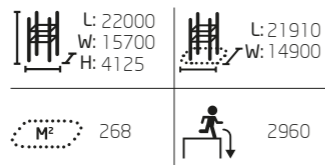

081330M Fitness Park L

Products: 081255M, 2 x 081290M, 081250M, 081230M, 081285M, 081220M, 081235M, 081275M, 081225M, 081210M, 081200M, 081201M, 081202M, 081240M, 081245M, 081205M, 081206M, 081207M.