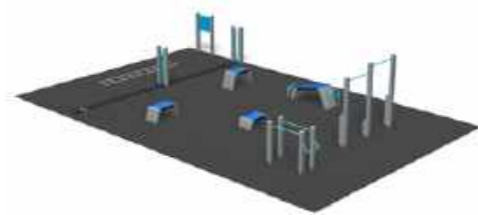

081321M Fitness Park S

Without free weights.

Size: 13,5 m x 8,5 m.

Products: 081255M, 081220M, 081265M, 081200M, 081201M, 081202M, 081210M, 081290M