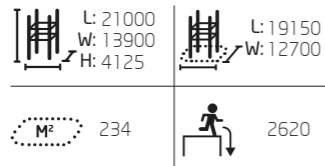

081325M Fitness Park M

Products: 081290M x 2, 081200M, 081201M, 081202M, 081255M, 081210M, 081220M, 081265M, 081205M, 081206M, 081207M, 081275M, 081230M, 081236M, 081240M, 081250M.