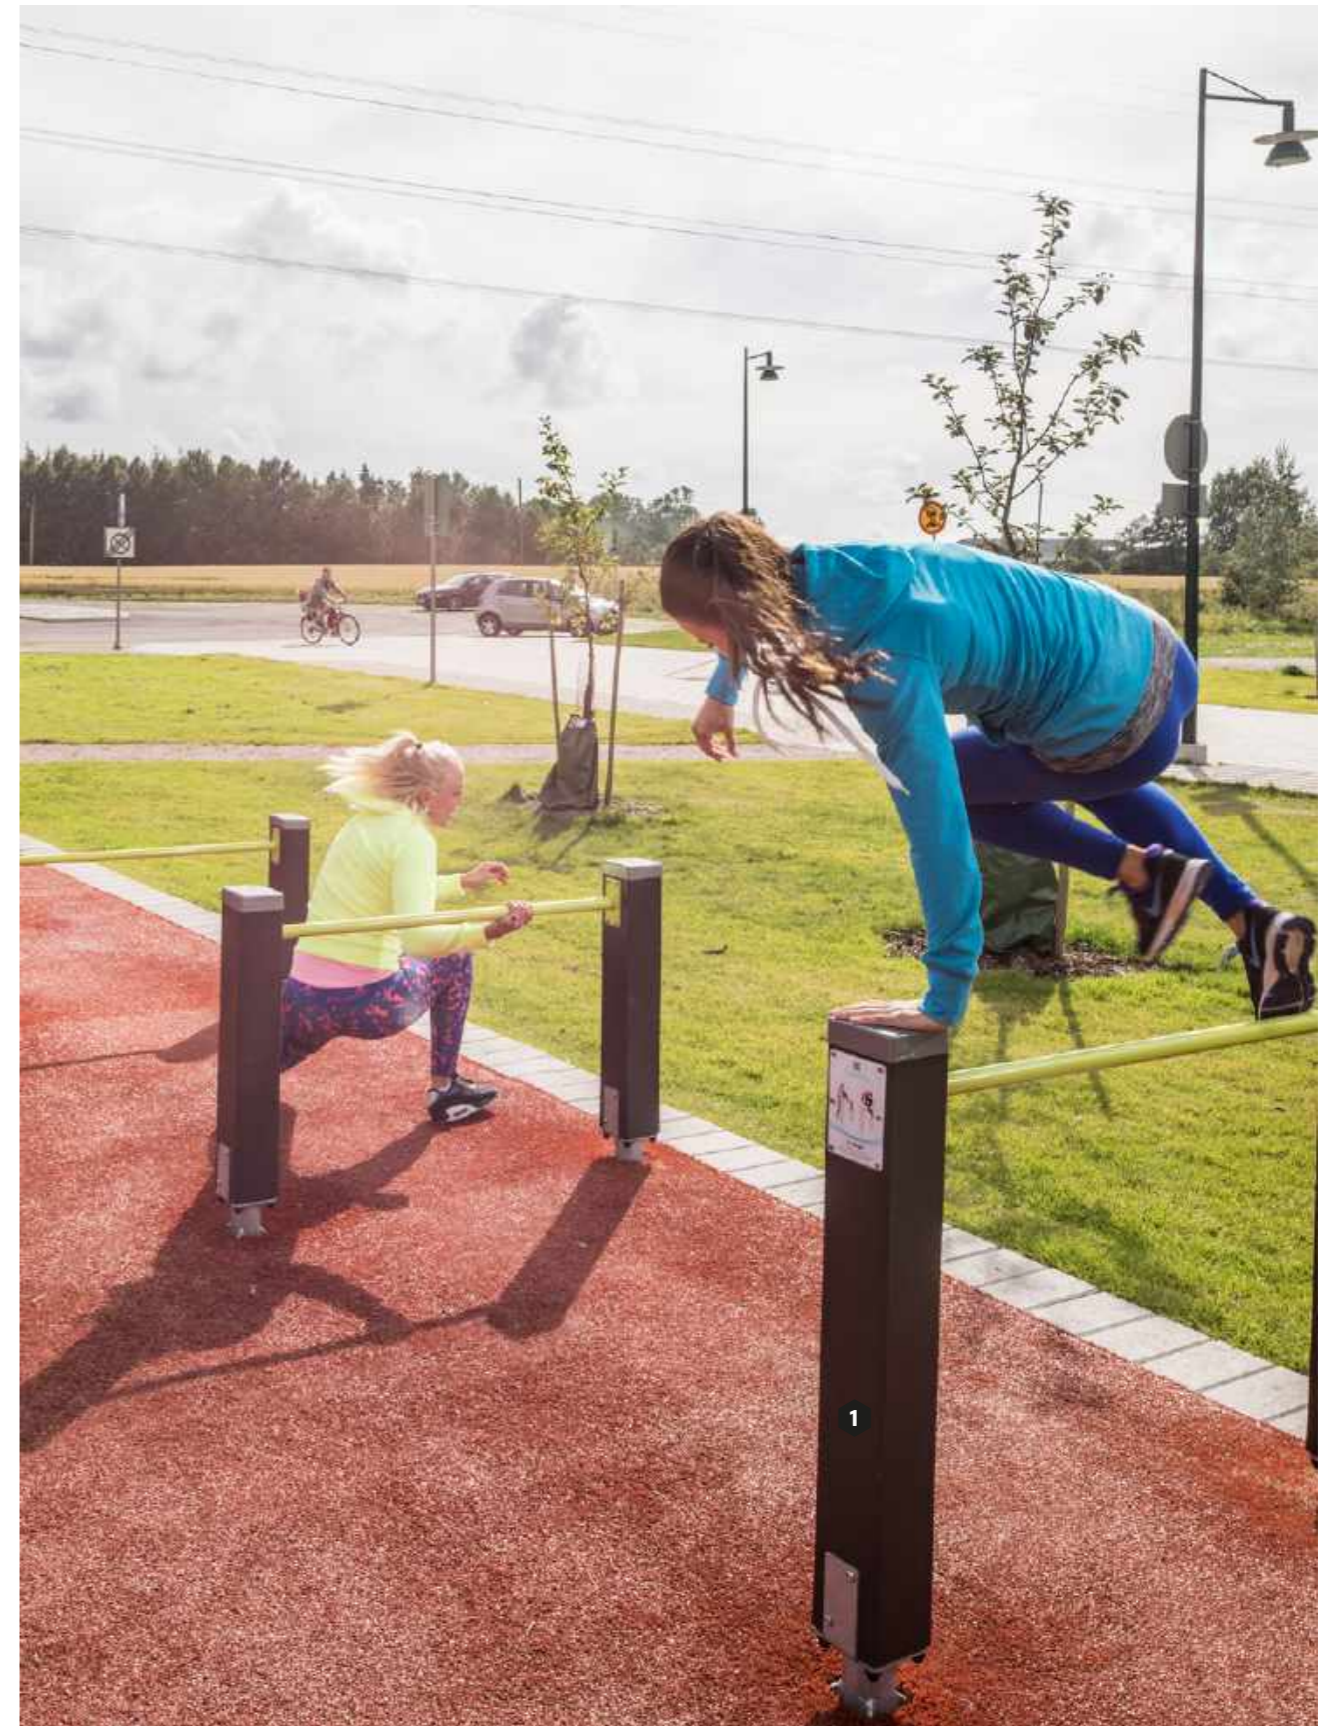

L05376
Streetworkout & Fitness 3

Products:
081650M, 081250M, 081236M, 081230M,
081200M, 081201M, 081202M, 081290M

1 081250M Jumper